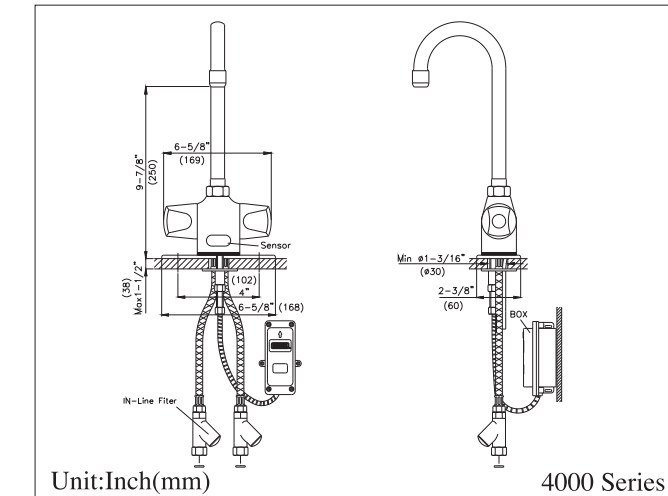

9000 Series

1. H-9000 AC
   - HB-9000 Battery
2. Automatic Shower