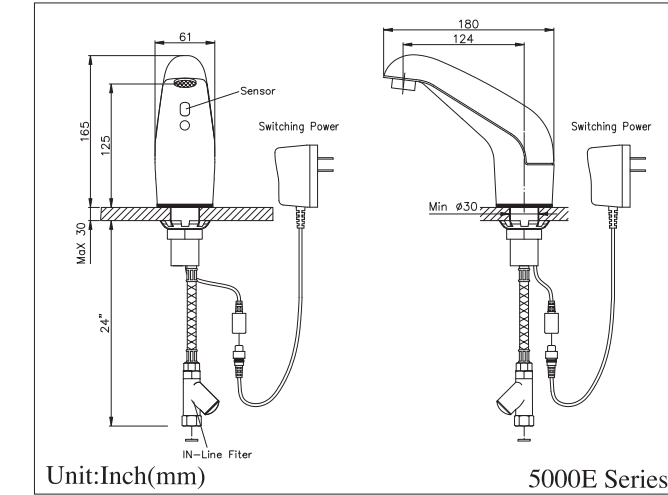

9000 Series

1. H-9000 AC
   - HB-9000 Battery
2. Automatic Shower