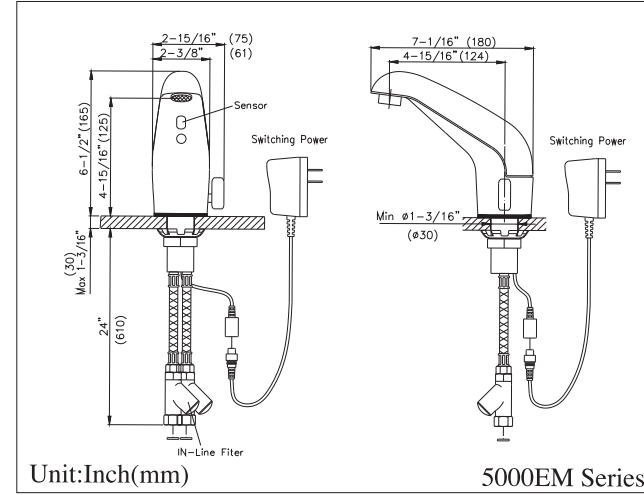

9000 Series

1. H-9000 AC
   - HB-9000 Battery
2. Automatic Shower