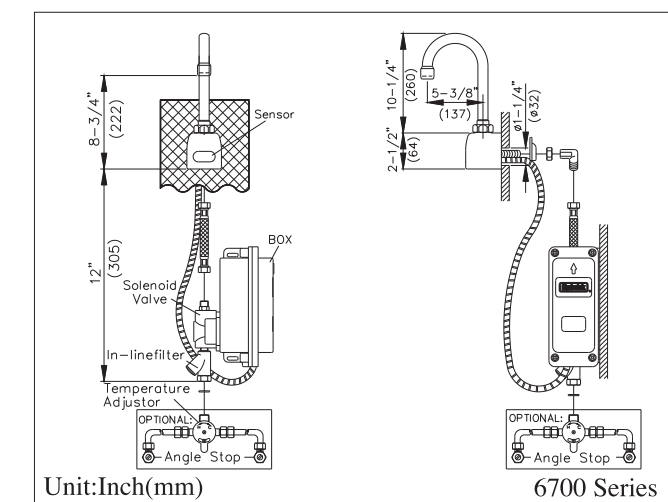

6000C Series

- H-6000C AC
 - HB-6000C Battery
- Single-Hole Deck Mount Gooseneck
Non-Mixing Faucet
Spout Spec is optional

6700 Series

- H-6700 AC
 - HB-6700 Battery
- Single-Hole Wall Mount Gooseneck
Non-Mixing Faucet
Spout Spec is optional

6700A Series

- H-6700A AC
 - HB-6700A Battery
- Single-Hole Deck Mount
Non-Mixing Faucet, activation again for water close, Spout Spec is optional

2603C Series

- H-2603C AC
 - HB-2603C Battery
- Single-Hole Deck Mount
Non-Mixing Faucet