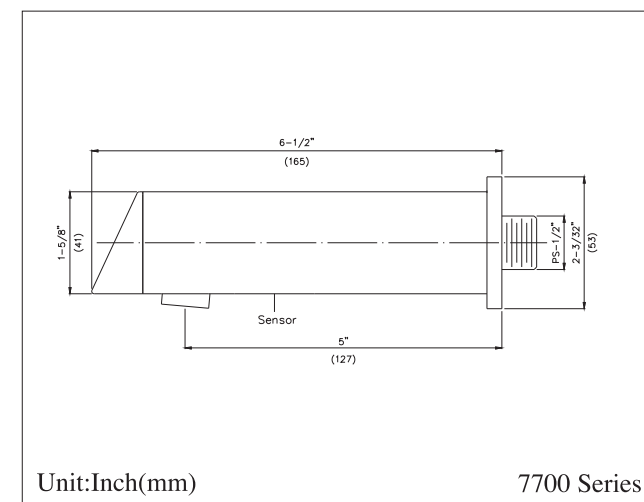

HYDROTEK CORPORATION

HIGH TECHNOLOGY FOR NO TOUCH OPERATION

●ADA Compliant. Meets all barrier free codes. ●Conserves water and energy. ●Promotes cleanliness & hygiene. ●Easily installed in new or retrofit applications. ●Competitively priced for today's commercial market. ●Proven Hydrotek craftsmanship and reliability.

1000 Series

1. H-1000 AC
   - HB-1000 Battery
2. Cast 4" Centerset
   Non-Mixing Faucet

2600 Series

1. H-2600 AC
   - HB-2600 Battery
2. Single-Hole Deck Mount
   Non-Mixing Faucet

2600D Series

1. H-2600D AC
   - HB-2600D Battery
2. Single-Hole Deck Mount
   Non-Mixing Faucet

6000C Series

1. H-6000C AC
   - HB-6000C Battery
2. Single-Hole Deck Mount Gooseneck
   Non-Mixing Faucet
   Spout Spec is optional

6700 Series

1. H-6700 AC
   - HB-6700 Battery
2. Single-Hole Wall Mount Gooseneck
   Non-Mixing Faucet
   Spout Spec is optional

6700A Series

1. H-6700A AC
   - HB-6700A Battery
2. Single-Hole Deck Mount
   Non-Mixing Faucet, activation again for water close, Spout Spec is optional