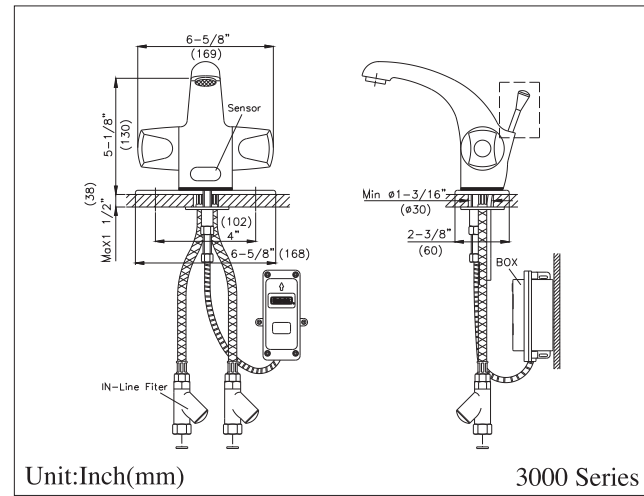

9000 Series

1. H-9000 AC
   - HB-9000 Battery
2. Automatic Shower